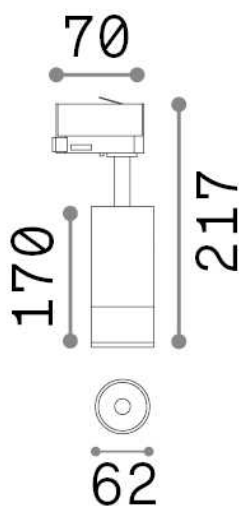

General info

Technical - Spotlights and Tracks

Ean	8021696276182
Item	EOS 15W 3000K ON-OFF BK
Installation	Spotlights and Tracks
Guarantee	5 years
Gross weight	0.77 kg
Volume	0.002592 m ³

Technical info

Net weight	0.71 kg
Insulation class	I
Protection index	IP20
Compliance	CE
Operating temperature	0° ~ +40 °C
Dimmer	NO, On-Off
Power output	220-240 V AC 50/60 Hz
Power supply	In-built, included Replaceable (by qualified operators only), electronic
Adjustability	vert. 0°-90° , orizz. 0°-355°
Accessories not included	Single connection on-off, Link on-off profile

Source info

Integrated source	Integrated LED module
Replaceable source	Replaceable (by qualified operators only)
Power	15 W
Emission	Direct
Max consumption	max 15,00 W
Features LED	LED COB BRIDGELUX
CCT LED	3000 K
Duration LED (t. 25°c)	30000 h
CRI	> 90
SDCM	3
Light beam	20-55°
Light beam flux	1550 lm
Useful light flux	1400 lm
Photobiological risk	1