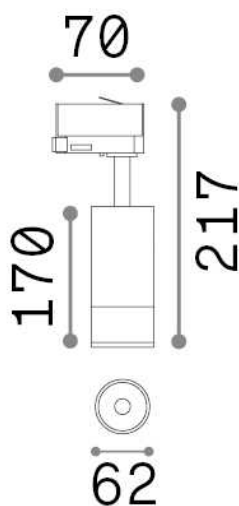

General info

Technical - Spotlights and Tracks

Ean	8021696286594
Item	EOS 15W 3000K ON-OFF WH
Installation	Spotlights and Tracks
Guarantee	5 years
Gross weight	0.77 kg
Volume	0.002592 m ³

Technical info

Net weight	0.71 kg
Insulation class	I
Protection index	IP20
Compliance	CE
Operating temperature	0° ~ +40 °C
Dimmer	NO, On-Off
Power output	220-240 V AC 50/60 Hz
Power supply	In-built, included Replaceable (by qualified operators only), electronic
Adjustability	vert. 0°-90° , orizz. 0°-355°
Accessories not included	Single connection on-off, Link on-off profile

Source info

Integrated source	Integrated LED module
Replaceable source	Replaceable (by qualified operators only)
Power	15 W
Emission	Direct
Max consumption	max 15,00 W
Features LED	LED COB BRIDGELUX
CCT LED	3000 K
Duration LED (t. 25°c)	30000 h
CRI	> 90
SDCM	3
Light beam	20-55°
Light beam flux	1550 lm
Useful light flux	1400 lm
Photobiological risk	1