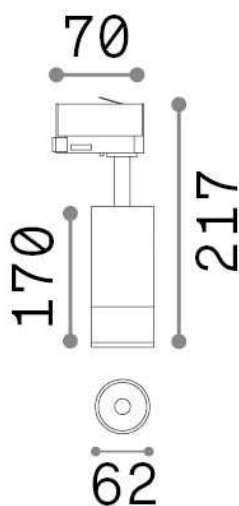

General info

Technical - Spotlights and Tracks

| | |
|---------------------|-------------------------|
| Ean | 8021696322087 |
| Item | EOS 15W 4000K ON-OFF BK |
| Installation | Spotlights and Tracks |
| Guarantee | 5 years |
| Gross weight | 0.76 kg |
| Volume | 0.002592 m ³ |

Technical info

| | |
|---------------------------------|--|
| Net weight | 0.71 kg |
| Insulation class | I |
| Protection index | IP20 |
| Compliance | CE |
| Operating temperature | 0° ~ +40 °C |
| Dimmer | NO, On-Off |
| Power output | 220-240 V AC 50/60 Hz |
| Power supply | In-built, included Replaceable (by qualified operators only), electronic |
| Adjustability | vert. 0°-90° , orizz. 0°-355° |
| Accessories not included | Single connection on-off, Link on-off profile |

Source info

| | |
|-------------------------------|---|
| Integrated source | Integrated LED module |
| Replaceable source | Replaceable (by qualified operators only) |
| Power | 15 W |
| Emission | Direct |
| Max consumption | max 15,00 W |
| Features LED | LED COB BRIDGELUX |
| CCT LED | 4000 K |
| Duration LED (t. 25°c) | 30000 h |
| CRI | > 90 |
| SDCM | 3 |
| Light beam | 20-55° |
| Light beam flux | 1600 lm |
| Useful light flux | 1470 lm |