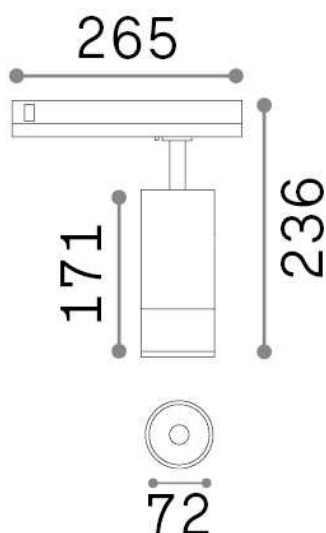

General info

Technical - Spotlights and Tracks

Ean	8021696302966
Item	EOS 25W 3000K 1-10V BK
Installation	Spotlights and Tracks
Guarantee	5 years
Gross weight	1.15 kg
Volume	0.004995 m ³

Technical info

Net weight	1.05 kg
Insulation class	II
Protection index	IP20
Compliance	CE
Operating temperature	0° ~ +40 °C
Dimmer	1, 1-10V
Power output	220-240 V AC 50/60 Hz
Power supply	In-built, included NO, electronic
Adjustability	vert. 0°-90° , orizz. 0°-355°
Accessories not included	Link 1-10V/DALI profile

Source info

Integrated source	Integrated LED module
Replaceable source	Replaceable (by qualified operators only)
Power	25 W
Emission	Direct
Max consumption	max 25,00 W
Features LED	LED COB BRIDGELUX
CCT LED	3000 K
Duration LED (t. 25°c)	30000 h
CRI	> 90
SDCM	3
Light beam	20-55°
Light beam flux	2550 lm
Useful light flux	2300 lm
Photobiological risk	1
Standby power	< 0.50 W