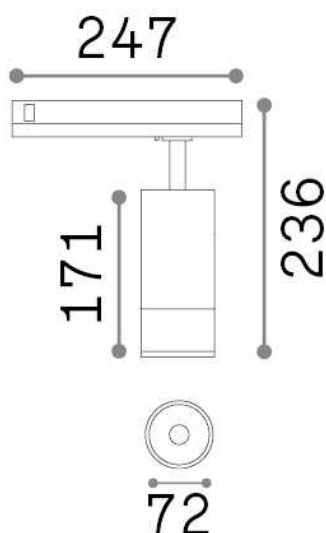

General info

Technical - Spotlights and Tracks

Ean	8021696303000
Item	EOS 25W 3000K DALI BK
Installation	Spotlights and Tracks
Guarantee	5 years
Gross weight	1.15 kg
Volume	0.004995 m ³

Technical info

Net weight	1.05 kg
Insulation class	II
Protection index	IP20
Compliance	CE
Operating temperature	0° ~ +40 °C
Dimmer	1, DALI
Power output	220-240 V AC 50/60 Hz
Power supply	In-built, included NO, electronic
Adjustability	vert. 0°-90° , orizz. 0°-355°
Accessories not included	Link 1-10V/DALI profile

Source info

Integrated source	Integrated LED module
Replaceable source	Replaceable (by qualified operators only)
Power	25 W
Emission	Direct
Max consumption	max 25,00 W
Features LED	LED COB BRIDGELUX
CCT LED	3000 K
Duration LED (t. 25°c)	30000 h
CRI	> 90
SDCM	3
Light beam	20-55°
Light beam flux	2550 lm
Useful light flux	2300 lm
Photobiological risk	1
Standby power	< 0.50 W