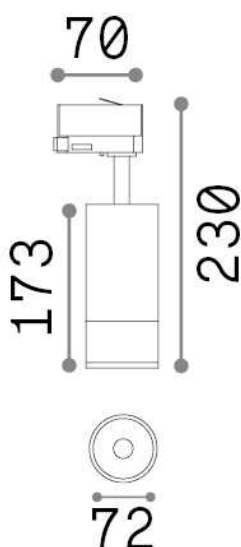

## Technical - Spotlights and Tracks

Ean	8021696276243
Item	EOS 25W 3000K ON-OFF BK
Installation	Spotlights and Tracks
Guarantee	5 years
Gross weight	1.17 kg
Volume	0.003276 m <sup>3</sup>

## Source info

Integrated source	Integrated LED module
Replaceable source	Replaceable (by qualified operators only)
Power	25 W
Emission	Direct
Max consumption	max 25,00 W
Features LED	LED COB BRIDGELUX
CCT LED	3000 K
Duration LED (t. 25°c)	30000 h
CRI	> 90
SDCM	3
Light beam	20-55°
Light beam flux	2550 lm
Useful light flux	2300 lm
Photobiological risk	1