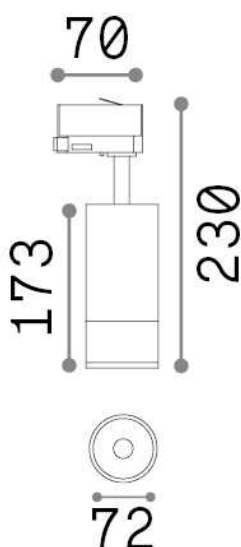

## Technical - Spotlights and Tracks

<b>Ean</b>	8021696286600
<b>Item</b>	EOS 25W 3000K ON-OFF WH
<b>Installation</b>	Spotlights and Tracks
<b>Guarantee</b>	5 years
<b>Gross weight</b>	1.17 kg
<b>Volume</b>	0.003276 m <sup>3</sup>

## Technical info

<b>Net weight</b>	1.1 kg
<b>Insulation class</b>	I
<b>Protection index</b>	IP20
<b>Compliance</b>	CE
<b>Operating temperature</b>	0° ~ +40 °C
<b>Dimmer</b>	NO, On-Off
<b>Power output</b>	220-240 V AC 50/60 Hz
<b>Power supply</b>	In-built, included Replaceable (by qualified operators only), electronic
<b>Adjustability</b>	vert. 0°-90° , orizz. 0°-355°
<b>Accessories not included</b>	Single connection on-off, Link on-off profile