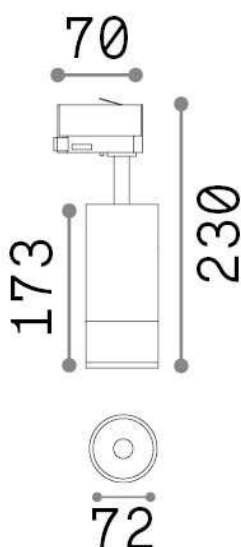

General info

Technical - Spotlights and Tracks

Ean	8021696322100
Item	EOS 25W 4000K ON-OFF BK
Installation	Spotlights and Tracks
Guarantee	5 years
Gross weight	1.16 kg
Volume	0.003276 m ³

Technical info

Net weight	1.1 kg
Insulation class	I
Protection index	IP20
Compliance	CE
Operating temperature	0° ~ +40 °C
Dimmer	NO, On-Off
Power output	220-240 V AC 50/60 Hz
Power supply	In-built, included Replaceable (by qualified operators only), electronic
Adjustability	vert. 0°-90° , orizz. 0°-355°
Accessories not included	Single connection on-off, Link on-off profile

Source info

Integrated source	Integrated LED module
Replaceable source	Replaceable (by qualified operators only)
Power	25 W
Emission	Direct
Max consumption	max 25,00 W
Features LED	LED COB BRIDGELUX
CCT LED	4000 K
Duration LED (t. 25°c)	30000 h
CRI	> 90
SDCM	3
Light beam	20-55°
Light beam flux	2700 lm
Useful light flux	2430 lm