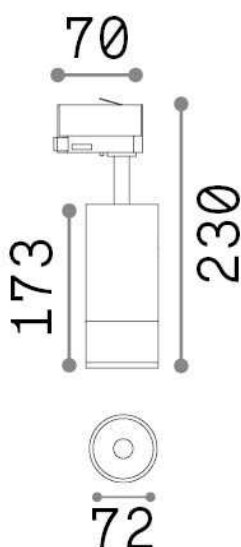

General info

Technical - Spotlights and Tracks

Ean	8021696322124
Item	EOS 25W 4000K ON-OFF WH
Installation	Spotlights and Tracks
Guarantee	5 years
Gross weight	1.16 kg
Volume	0.003276 m ³

Technical info

Net weight	1.1 kg
Insulation class	I
Protection index	IP20
Compliance	CE
Operating temperature	0° ~ +40 °C
Dimmer	NO, On-Off
Power output	220-240 V AC 50/60 Hz
Power supply	In-built, included Replaceable (by qualified operators only), electronic
Adjustability	vert. 0°-90° , orizz. 0°-355°
Accessories not included	Single connection on-off, Link on-off profile

Source info

Integrated source	Integrated LED module
Replaceable source	Replaceable (by qualified operators only)
Power	25 W
Emission	Direct
Max consumption	max 25,00 W
Features LED	LED COB BRIDGELUX
CCT LED	4000 K
Duration LED (t. 25°c)	30000 h
CRI	> 90
SDCM	3
Light beam	20-55°
Light beam flux	2700 lm
Useful light flux	2430 lm