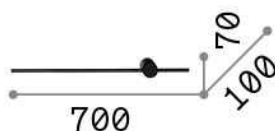

Source info

Integrated source	Integrated LED module
Replaceable source	No
Power	LED 12,5 W
Emission	Indirect
Max consumption	max 12,50 W
Features LED	LED SMD
CCT LED	3000 K
Duration LED (t. 25°c)	30000 h
CRI	> 80
Light beam flux	1650 lm
Useful light flux	1320 lm
Photobiological risk	1
Bulb included	1 - E14 OLIVA 4W 3000K CRI80 SATIN