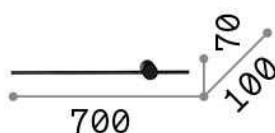

General info

Indoor - Wall lamps

Ean	8021696265643
Item	ESSENCE AP D070 NERO
Installation	Wall lamps
Guarantee	5 years
Gross weight	1.36 kg
Volume	0.020482 m ³

Technical info

Net weight	0.8 kg
Insulation class	II
Protection index	IP20
Compliance	CE
Operating temperature	0° ~ +40 °C
Dimmer	NO, On-Off
Power output	220-240 V AC 50 Hz
Power supply	In-built, included Replaceable (by qualified operators only), electronic
Adjustability	orizz. 0°-358°

Source info

Integrated source	Integrated LED module
Replaceable source	No
Power	LED 12,5 W
Emission	Indirect
Max consumption	max 12,50 W
Features LED	LED SMD
CCT LED	3000 K
Duration LED (t. 25°C)	30000 h
CRI	> 80
Light beam flux	1650 lm
Useful light flux	1320 lm
Photobiological risk	1
Bulb included	1 - E14 OLIVA 4W 3000K CRI80 SATIN