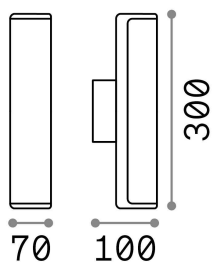

General info

Outdoor - Wall lamps

Ean	8021696246925
Item	ETERE AP ANTRACITE 3000K
Installation	Wall lamps
Guarantee	5 years
Gross weight	0.7 kg
Volume	0.002733 m ³

Technical info

Net weight	0.59 kg
Insulation class	I
Protection index	IP44
Compliance	CE
Operating temperature	-15° ~ +45 °C
Dimmer	NO, On-Off
Power output	220-240 V AC 50/60 Hz
Power supply	In-built, included Replaceable (by qualified operators only), electronic

Source info

Integrated source	Integrated LED module
Replaceable source	No
Power	9,5 W
Emission	Direct
Max consumption	max 9,50 W
Features LED	LED SMD
CCT LED	3000 K
Duration LED (t. 25°C)	25000 h
CRI	> 80
Light beam	-
Light beam flux	1150 lm
Useful light flux	850 lm