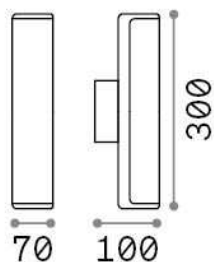

General info

Outdoor - Wall lamps

Ean	8021696322155
Item	ETERE AP BIANCO 4000K
Installation	Wall lamps
Guarantee	5 years
Gross weight	0.7 kg
Volume	0.002733 m ³

Technical info

Net weight	0.59 kg
Insulation class	I
Protection index	IP44
Compliance	CE
Operating temperature	-15° ~ +45 °C
Dimmer	NO, On-Off
Power output	220-240 V AC 50/60 Hz
Power supply	In-built, included Replaceable (by qualified operators only), electronic

Source info

Integrated source	Integrated LED module
Replaceable source	No
Power	9,5 W
Emission	Direct
Max consumption	max 9,50 W
Features LED	LED SMD
CCT LED	4000 K
Duration LED (t. 25°C)	25000 h
CRI	> 80
Light beam	-
Light beam flux	1350 lm
Useful light flux	990 lm