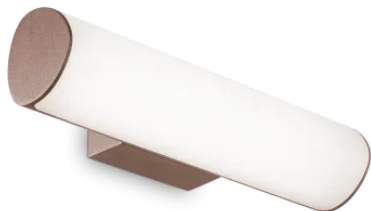

General info

Outdoor - Wall lamps

Ean	8021696269153
Item	ETERE AP COFFEE 3000K
Installation	Wall lamps
Warranty	5 years
Gross weight	0.7 kg
Volume	0.002684 m ³

Technical info

Net weight	0.59 kg
Insulation class	I
Protection index	IP44
Compliance	CE
Operating temperature	-15° ~ +45 °C
Dimmer	Non-dimmable, On-Off
Power output	220-240 V AC 50/60 Hz
Power supply	In-built, included Replaceable (by qualified operators only), electronic

Source info

Integrated source	Integrated LED module
Replaceable source	No
Power	9,5 W
Emission	Direct
Max consumption	max 9,5 W
Features LED	LED SMD
CCT LED	3000 K
Duration LED (t. 25°C)	25000 h
CRI	> 90
SDCM	3
Light beam	-
Light beam flux	1000 lm
Useful light flux	570 lm