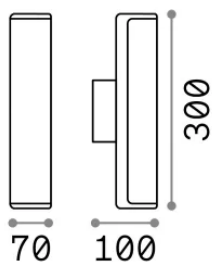

General info

Outdoor - Wall lamps

Ean	8021696269153
Item	ETERE AP COFFEE 3000K
Installation	Wall lamps
Warranty	5 years
Gross weight	0.7 kg
Volume	0.002684 m ³

Technical info

Net weight	0.59 kg
Insulation class	I
Protection index	IP44
Compliance	CE
Operating temperature	-15° ~ +45 °C
Dimmer	Non-dimmable, On-Off
Power output	220-240 V AC 50/60 Hz
Power supply	In-built, included Replaceable (by qualified operators only), electronic

Source info

Integrated source	Integrated LED module
Replaceable source	No
Power	9,5 W
Emission	Direct
Max consumption	max 9,5 W
Features LED	LED SMD
CCT LED	3000 K
Duration LED (t. 25°C)	25000 h
CRI	> 90
SDCM	3
Light beam	-
Light beam flux	1000 lm
Useful light flux	570 lm