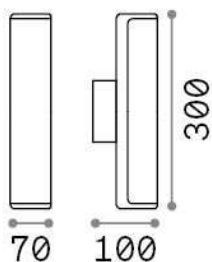

General info

Outdoor - Wall lamps

Ean	8021696322186
Item	ETERE AP GRIGIO 4000K
Installation	Wall lamps
Guarantee	5 years
Gross weight	0.7 kg
Volume	0.002733 m ³

Technical info

Net weight	0.59 kg
Insulation class	I
Protection index	IP44
Compliance	CE
Operating temperature	-15° ~ +45 °C
Dimmer	NO, On-Off
Power output	220-240 V AC 50/60 Hz
Power supply	In-built, included Replaceable (by qualified operators only), electronic

Source info

Integrated source	Integrated LED module
Replaceable source	No
Power	9,5 W
Emission	Direct
Max consumption	max 9,50 W
Features LED	LED SMD
CCT LED	4000 K
Duration LED (t. 25°C)	25000 h
CRI	> 80
Light beam	-
Light beam flux	1350 lm
Useful light flux	990 lm