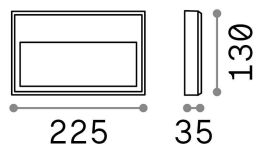

General info

Outdoor - Wall lamps

Ean	8021696250854
Item	FEBE-1 AP ANTRACITE 3000K
Installation	Wall lamps
Guarantee	5 years
Gross weight	0.85 kg
Volume	0.002016 m ³

Technical info

Net weight	0.76 kg
Insulation class	I
Protection index	IP65
Compliance	CE
Operating temperature	-15° ~ +45 °C
Dimmer	NO, On-Off
Power output	220-240 V AC 50/60 Hz
Power supply	In-built, included Replaceable (by qualified operators only), electronic
Load resistance	IK06

Source info

Integrated source	Integrated LED module
Replaceable source	No
Power	6 W
Emission	Direct Asymmetrical
Max consumption	max 6,00 W
Features LED	LED SMD
CCT LED	3000 K
Duration LED (t. 25°C)	30000 h
CRI	> 80
Light beam	-
Light beam flux	600 lm
Useful light flux	140 lm
Photobiological risk	EXEMPT