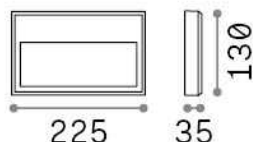

Source info

Integrated source	Integrated LED module
Replaceable source	No
Power	6 W
Emission	Direct Asymmetrical
Max consumption	max 6,00 W
Features LED	LED SMD
CCT LED	4000 K
Duration LED (t. 25°C)	30000 h
CRI	> 80
Light beam	-
Light beam flux	630 lm
Useful light flux	150 lm
Photobiological risk	EXEMPT