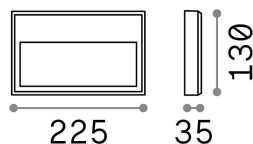

General info

Outdoor - Wall lamps

Ean	8021696268347
Item	FEBE-1 AP BIANCO 3000K
Installation	Wall lamps
Guarantee	5 years
Gross weight	0.85 kg
Volume	0.002016 m ³

Technical info

Net weight	0.76 kg
Insulation class	I
Protection index	IP65
Compliance	CE
Operating temperature	-15° ~ +45 °C
Dimmer	NO, On-Off
Power output	220-240 V AC 50/60 Hz
Power supply	In-built, included Replaceable (by qualified operators only), electronic
Load resistance	IK06

Source info

Integrated source	Integrated LED module
Replaceable source	No
Power	6 W
Emission	Direct Asymmetrical
Max consumption	max 6,00 W
Features LED	LED SMD
CCT LED	3000 K
Duration LED (t. 25°C)	30000 h
CRI	> 80
Light beam	-
Light beam flux	600 lm
Useful light flux	330 lm
Photobiological risk	EXEMPT