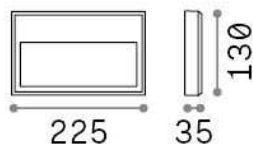

Source info

Integrated source	Integrated LED module
Replaceable source	No
Power	6 W
Emission	Direct Asymmetrical
Max consumption	max 6,00 W
Features LED	LED SMD
CCT LED	4000 K
Duration LED (t. 25°C)	30000 h
CRI	> 80
Light beam	-
Light beam flux	630 lm
Useful light flux	350 lm
Photobiological risk	EXEMPT