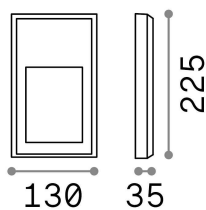

General info

Outdoor - Wall lamps

Ean	8021696268354
Item	FEBE-2 AP ANTRACITE 3000K
Installation	Wall lamps
Guarantee	5 years
Gross weight	0.85 kg
Volume	0.002016 m ³

Technical info

Net weight	0.76 kg
Insulation class	I
Protection index	IP65
Compliance	CE
Operating temperature	-15° ~ +45 °C
Dimmer	NO, On-Off
Power output	220-240 V AC 50/60 Hz
Power supply	In-built, included Replaceable (by qualified operators only), electronic
Load resistance	IK06

Source info

Integrated source	Integrated LED module
Replaceable source	No
Power	6 W
Emission	Direct Asymmetrical
Max consumption	max 6,00 W
Features LED	LED SMD
CCT LED	3000 K
Duration LED (t. 25°C)	30000 h
CRI	> 80
Light beam	-
Light beam flux	500 lm
Useful light flux	160 lm
Photobiological risk	EXEMPT