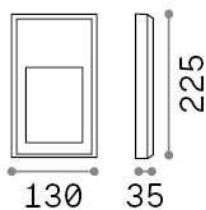

Source info

Integrated source	Integrated LED module
Replaceable source	No
Power	6 W
Emission	Direct Asymmetrical
Max consumption	max 6,00 W
Features LED	LED SMD
CCT LED	4000 K
Duration LED (t. 25°C)	30000 h
CRI	> 80
Light beam	-
Light beam flux	520 lm
Useful light flux	170 lm
Photobiological risk	EXEMPT