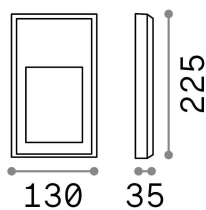

## Outdoor - Wall lamps

<b>Ean</b>	8021696268361
<b>Item</b>	FEBE-2 AP BIANCO 3000K
<b>Installation</b>	Wall lamps
<b>Guarantee</b>	5 years
<b>Gross weight</b>	0.85 kg
<b>Volume</b>	0.002016 m <sup>3</sup>

## Source info

<b>Integrated source</b>	Integrated LED module
<b>Replaceable source</b>	No
<b>Power</b>	6 W
<b>Emission</b>	Direct Asymmetrical
<b>Max consumption</b>	max 6,00 W
<b>Features LED</b>	LED SMD
<b>CCT LED</b>	3000 K
<b>Duration LED (t. 25°C)</b>	30000 h
<b>CRI</b>	> 80
<b>Light beam</b>	-
<b>Light beam flux</b>	500 lm
<b>Useful light flux</b>	360 lm
<b>Photobiological risk</b>	EXEMPT