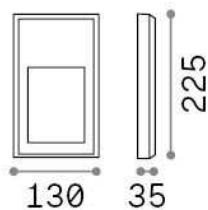

General info

Outdoor - Wall lamps

Ean	8021696322315
Item	FEBE-2 AP BIANCO 4000K
Installation	Wall lamps
Guarantee	5 years
Gross weight	0.85 kg
Volume	0.001944 m ³

Technical info

Net weight	0.76 kg
Insulation class	I
Protection index	IP65
Compliance	CE
Operating temperature	-15° ~ +45 °C
Dimmer	NO, On-Off
Power output	220-240 V AC 50/60 Hz
Power supply	In-built, included Replaceable (by qualified operators only), electronic
Load resistance	IK06

Source info

Integrated source	Integrated LED module
Replaceable source	No
Power	6 W
Emission	Direct Asymmetrical
Max consumption	max 6,00 W
Features LED	LED SMD
CCT LED	4000 K
Duration LED (t. 25°C)	30000 h
CRI	> 80
Light beam	-
Light beam flux	520 lm
Useful light flux	380 lm
Photobiological risk	EXEMPT