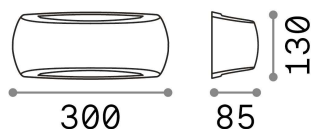

General info

Outdoor - Wall lamps

Ean	8021696123745
Item	FELIX-1 AP1 BIANCO
Installation	Wall lamps
Guarantee	5 years
Gross weight	0.61 kg
Volume	0.00504 m ³

Technical info

Net weight	0.52 kg
Insulation class	II
Protection index	IP66
Compliance	CE
Operating temperature	-15° ~ +45 °C
Dimmer	Determined by the light bulb
Power output	220-240 V AC
Power supply	Not required
Load resistance	IK10

Source info

Integrated source	Light bulb (included, settable CCT 2700 / 4000 / 6500 K)
Replaceable source	No
Power	E27 max 1 x 23 W
Emission	Direct + Indirect
Max consumption	-
Bulb included	1 - E14 OLIVA 4W 3000K CRI80 SATIN