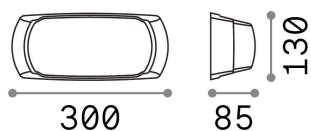

General info

Outdoor - Wall lamps

Ean	8021696123769
Item	FELIX-2 AP1 GRIGIO
Installation	Wall lamps
Guarantee	5 years
Gross weight	0.71 kg
Volume	0.00504 m ³

Technical info

Net weight	0.61 kg
Insulation class	II
Protection index	IP66
Compliance	CE
Operating temperature	-15° ~ +45 °C
Dimmer	Determined by the light bulb
Power output	220-240 V AC
Power supply	Not required
Load resistance	IK10