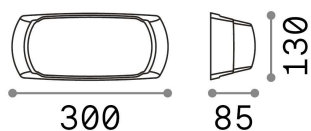

## Outdoor - Wall lamps

<b>Ean</b>	8021696123783
<b>Item</b>	FELIX-2 AP1 NERO
<b>Installation</b>	Wall lamps
<b>Guarantee</b>	5 years
<b>Gross weight</b>	0.71 kg
<b>Volume</b>	0.00504 m <sup>3</sup>

## Technical info

<b>Net weight</b>	0.61 kg
<b>Insulation class</b>	II
<b>Protection index</b>	IP66
<b>Compliance</b>	CE
<b>Operating temperature</b>	-15° ~ +45 °C
<b>Dimmer</b>	Determined by the light bulb
<b>Power output</b>	220-240 V AC
<b>Power supply</b>	Not required
<b>Load resistance</b>	IK10