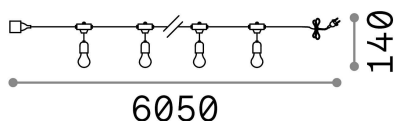

General info

Outdoor - Suspensions

Ean	8021696246796
Item	FIESTA SP10
Installation	Suspensions
Guarantee	5 years
Gross weight	1.89 kg
Volume	0.00675 m ³

Technical info

Net weight	1.53 kg
Insulation class	II
Protection index	IP44
Compliance	CE
Operating temperature	-
Dimmer	Determined by the light bulb
Power output	220-240 V AC
Power supply	Not required

Source info

Integrated source	Light bulb (not included)
Replaceable source	No
Power	E27 max 10 x 15 W
Emission	Diffuse
Max consumption	-