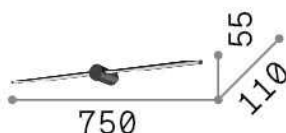

General info

Indoor - Wall lamps

Ean	8021696327792
Item	FILO AP D075 OTTONE
Installation	Wall lamps
Guarantee	5 years
Gross weight	0.93 kg
Volume	0.009295 m ³

Technical info

Net weight	0.5 kg
Insulation class	II
Protection index	IP44
Compliance	CE
Operating temperature	0° ~ +40 °C
Dimmer	NO, On-Off
Power output	220-240 V AC 50/60 Hz
Power supply	In-built, included Replaceable (by qualified operators only), electronic

Source info

Integrated source	Integrated LED module
Replaceable source	No
Power	LED 13 W
Emission	Direct
Max consumption	max 12,50 W
Features LED	LED SMD
CCT LED	3000 K
Duration LED (t. 25°C)	20000 h
CRI	> 80
Light beam flux	1450 lm
Useful light flux	450 lm
Photobiological risk	1
Bulb included	1 - E14 OLIVA 4W 3000K CRI80 SATIN