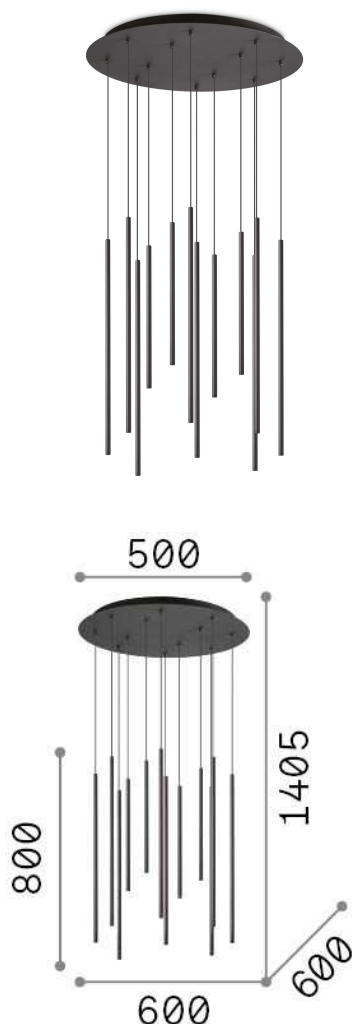

General info

Indoor - Suspensions

Ean	8021696263434
Item	FILO SP12 NERO
Installation	Suspensions
Guarantee	5 years
Gross weight	10.57 kg
Volume	0.1232 m ³

Technical info

Net weight	8.6 kg
Insulation class	I
Protection index	IP20
Compliance	CE
Operating temperature	0° ~ +40 °C
Dimmer	NO, On-Off
Power output	220-240 V AC 50 Hz
Power supply	In-built, included Replaceable (by qualified operators only), electronic

Source info

Integrated source	Integrated LED module
Replaceable source	Replaceable (by qualified operators only)
Power	LED 25 W
Emission	Direct
Max consumption	max 25,00 W
Features LED	LED SMD OSRAM
CCT LED	3000 K
Duration LED (t. 25°C)	30000 h
CRI	> 80
Light beam	45°
Light beam flux	3150 lm
Useful light flux	2520 lm
Photobiological risk	1
Bulb included	1 - E14 OLIVA 4W 3000K CRI80 SATIN