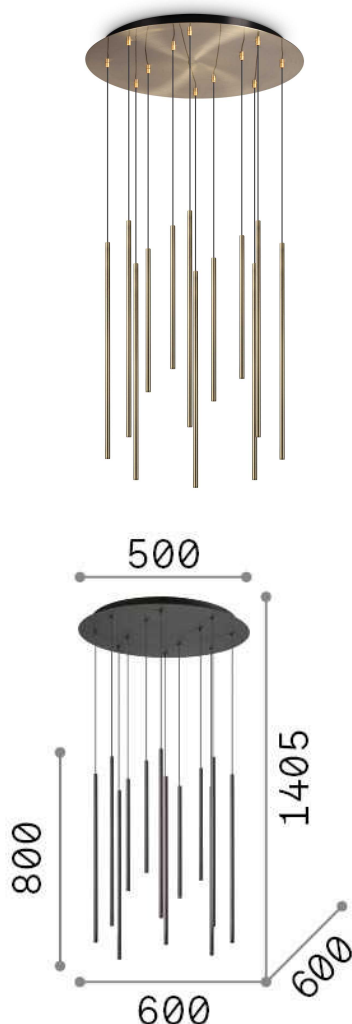

General info

Indoor - Suspensions

Ean	8021696263663
Item	FILO SP12 OTTONE
Installation	Suspensions
Guarantee	5 years
Gross weight	10.97 kg
Volume	0.1232 m ³

Technical info

Net weight	8.6 kg
Insulation class	I
Protection index	IP20
Compliance	CE
Operating temperature	0° ~ +40 °C
Dimmer	NO, On-Off
Power output	220-240 V AC 50 Hz
Power supply	In-built, included Replaceable (by qualified operators only), electronic

Source info

Integrated source	Integrated LED module
Replaceable source	Replaceable (by qualified operators only)
Power	LED 25 W
Emission	Direct
Max consumption	max 25,00 W
Features LED	LED SMD OSRAM
CCT LED	3000 K
Duration LED (t. 25°C)	30000 h
CRI	> 80
Light beam	45°
Light beam flux	3150 lm
Useful light flux	2520 lm
Photobiological risk	1
Bulb included	1 - E14 OLIVA 4W 3000K CRI80 SATIN