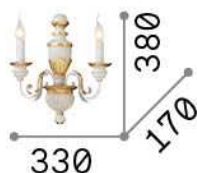

General info

Indoor - Wall lamps

Ean	8021696012902
Item	FIRENZE AP2 BIANCO
Installation	Wall lamps
Guarantee	5 years
Gross weight	2.67 kg
Volume	0.040549 m ³

Technical info

Net weight	2.05 kg
Insulation class	I
Protection index	IP20
Compliance	CE
Operating temperature	0° ~ +40 °C
Dimmer	Determined by the light bulb
Power output	220-240 V AC
Power supply	Not required

Source info

Integrated source	Light bulb (not included)
Replaceable source	No
Power	E14 max 2 x 40 W
Emission	Diffuse
Max consumption	-