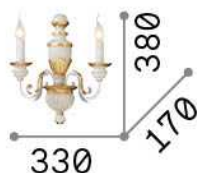

Net weight	2.05 kg
Insulation class	I
Protection index	IP20
Compliance	CE
Operating temperature	0° ~ +40 °C
Dimmer	Determined by the light bulb
Power output	220-240 V AC
Power supply	Not required

Source info

Integrated source	Light bulb (not included)
Replaceable source	No
Power	E14 max 2 x 40 W
Emission	Diffuse
Max consumption	-