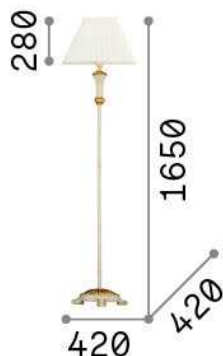

General info

Indoor - Floor lamps

Ean	8021696020877
Item	FIRENZE PT1 ORO
Installation	Floor lamps
Guarantee	5 years
Gross weight	5.6 kg
Volume	-

Technical info

Net weight	5.6 kg
Insulation class	II
Protection index	IP20
Compliance	CE
Operating temperature	0° ~ +40 °C
Dimmer	NO
Power output	220-240 V AC Integrated switch button
Power supply	Not required

Source info

Integrated source	Light bulb (not included)
Replaceable source	No
Power	E27 max 1 x 60 W
Emission	Diffuse
Max consumption	-