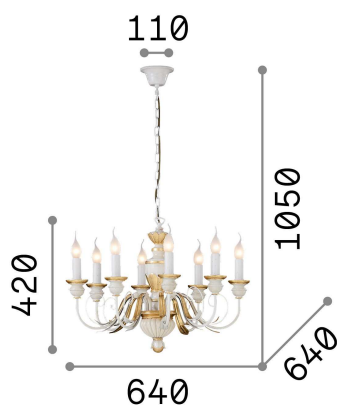

Source info

Integrated source	Light bulb (not included)
Replaceable source	No
Power	E14 max 8 x 40 W
Emission	Diffuse
Max consumption	-