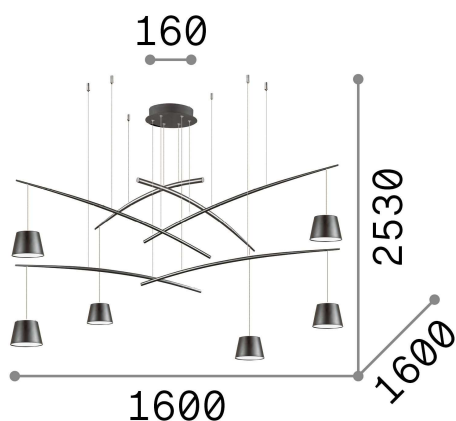

## Indoor - Suspensions

<b>Ean</b>	8021696196992
<b>Item</b>	FISH SP6
<b>Installation</b>	Suspensions
<b>Guarantee</b>	5 years
<b>Gross weight</b>	7.44 kg
<b>Volume</b>	0.03774 m <sup>3</sup>

## Technical info

<b>Net weight</b>	6.79 kg
<b>Insulation class</b>	I
<b>Protection index</b>	IP20
<b>Compliance</b>	CE
<b>Operating temperature</b>	0° ~ +40 °C
<b>Dimmer</b>	NO, On-Off
<b>Power output</b>	220-240 V AC 50/60 Hz
<b>Power supply</b>	In-built, included Replaceable (by qualified operators only), electronic

## Source info

<b>Integrated source</b>	Integrated LED module
<b>Replaceable source</b>	No
<b>Power</b>	LED 37 W
<b>Emission</b>	Direct
<b>Max consumption</b>	max 37,00 W
<b>Features LED</b>	LED SMD
<b>CCT LED</b>	3000 K
<b>Duration LED (t. 25°C)</b>	20000 h
<b>CRI</b>	> 80
<b>Light beam flux</b>	2800 lm
<b>Useful light flux</b>	1960 lm
<b>Photobiological risk</b>	EXEMPT
<b>Bulb included</b>	1 - E14 OLIVA 4W 3000K CRI80 SATIN