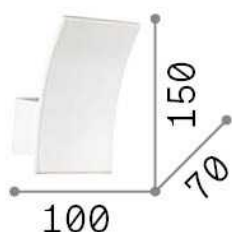

## Indoor - Wall lamps

<b>Ean</b>	8021696117867
<b>Item</b>	FIX AP
<b>Installation</b>	Wall lamps
<b>Guarantee</b>	5 years
<b>Gross weight</b>	0.48 kg
<b>Volume</b>	0.004998 m <sup>3</sup>

## Source info

<b>Integrated source</b>	Integrated LED module
<b>Replaceable source</b>	Replaceable (by qualified operators only)
<b>Power</b>	LED 5,5 W
<b>Emission</b>	Direct
<b>Max consumption</b>	max 5,50 W
<b>Features LED</b>	LED COB
<b>CCT LED</b>	3000 K
<b>Duration LED (t. 25°C)</b>	20000 h
<b>CRI</b>	> 80
<b>Light beam flux</b>	440 lm
<b>Useful light flux</b>	390 lm
<b>Bulb included</b>	1 - E14 OLIVA 4W 3000K CRI80 SATIN