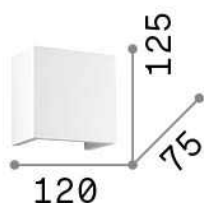

Net weight	0.77 kg
Insulation class	I
Protection index	IP20
Compliance	CE
Operating temperature	0° ~ +40 °C
Dimmer	Determined by the light bulb
Power output	220-240 V AC
Power supply	Not required

Source info

Integrated source	Light bulb (not included)
Replaceable source	No
Power	G9 max 1 x 40 W
Emission	Direct + Indirect
Max consumption	-