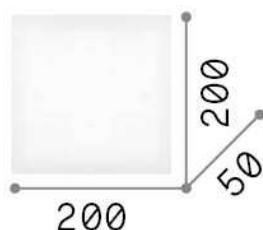

Source info

Integrated source	Light bulb (included)
Replaceable source	Replaceable
Power	GX53 max 1 x 15 W
Emission	Diffuse
Max consumption	-
Bulb included	1 - E14 OLIVA 4W 3000K CRI80 SATIN