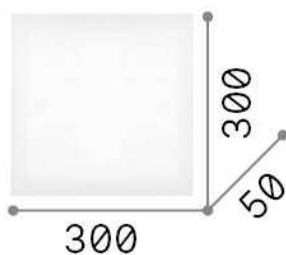

General info

Indoor - Ceiling lamps

Ean	8021696134895
Item	FLAT PL4 D30
Installation	Ceiling lamps
Guarantee	5 years
Gross weight	2.22 kg
Volume	0.015925 m ³

Technical info

Net weight	1.62 kg
Insulation class	I
Protection index	IP20
Compliance	CE
Operating temperature	0° ~ +40 °C
Dimmer	Determined by the light bulb
Power output	220-240 V AC
Power supply	Not required