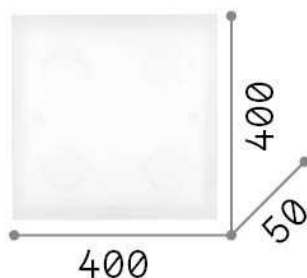

## Technical info

<b>Net weight</b>	2.48 kg
<b>Insulation class</b>	I
<b>Protection index</b>	IP20
<b>Compliance</b>	CE
<b>Operating temperature</b>	0° ~ +40 °C
<b>Dimmer</b>	Determined by the light bulb
<b>Power output</b>	220-240 V AC
<b>Power supply</b>	Not required