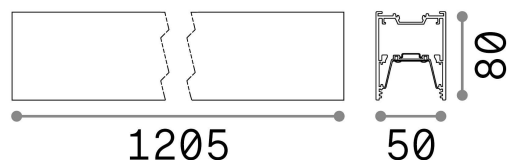

General info

Technical - Systems

Ean	8021696192482
Item	FLUO WIDE 1200 4000K WH
Installation	Systems
Guarantee	5 years
Gross weight	4.88 kg
Volume	0.018311 m ³

Technical info

Net weight	2.89 kg
Insulation class	I
Protection index	IP20
Compliance	CE
Operating temperature	0° ~ +40 °C
Dimmer	NO, On-Off
Power output	220-240 V AC 50/60 Hz
Power supply	In-built, included Replaceable (by qualified operators only), electronic, tridonic
Accessories not included	Mounting kit (suspension, recessed, surface), Dimmable driver, Luminous corner, Structure connector

Source info

Integrated source	Integrated LED module
Replaceable source	Replaceable (by qualified operators only)
Power	27 W
Emission	Direct
Max consumption	max 27,00 W
Features LED	LED SMD SAMSUNG
CCT LED	4000 K
Duration LED (t. 25°C)	50000 h
CRI	> 80
SDCM	3
Light beam	105°
Light beam flux	4050 lm
Useful light flux	2900 lm