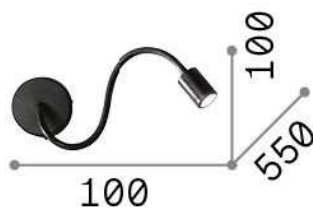

General info

Indoor - Wall lamps

Ean	8021696097183
Item	FOCUS-1 AP BIANCO
Installation	Wall lamps
Guarantee	5 years
Gross weight	0.5 kg
Volume	0.002481 m ³

Technical info

Net weight	0.4 kg
Insulation class	I
Protection index	IP20
Compliance	CE
Operating temperature	0° ~ +40 °C
Dimmer	NO, On-Off
Power output	100-240 V AC 50/60 Hz Integrated switch button
Power supply	In-built, included Replaceable (by qualified operators only), electronic
Adjustability	YES

Source info

Integrated source	Integrated LED module
Replaceable source	Replaceable (by qualified operators only)
Power	LED 4 W
Emission	Direct
Max consumption	max 4,00 W
Features LED	LED SMD
CCT LED	3000 K
Duration LED (t. 25°C)	30000 h
CRI	> 80
Light beam flux	210 lm
Useful light flux	180 lm
Bulb included	1 - E14 OLIVA 4W 3000K CRI80 SATIN