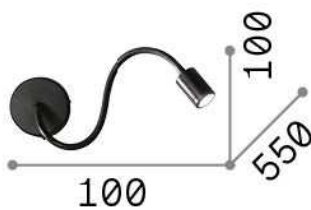

## Indoor - Wall lamps

<b>Ean</b>	8021696097206
<b>Item</b>	FOCUS-1 AP CROMO
<b>Installation</b>	Wall lamps
<b>Guarantee</b>	5 years
<b>Gross weight</b>	0.5 kg
<b>Volume</b>	0.002481 m <sup>3</sup>

## Technical info

<b>Net weight</b>	0.4 kg
<b>Insulation class</b>	I
<b>Protection index</b>	IP20
<b>Compliance</b>	CE
<b>Operating temperature</b>	0° ~ +40 °C
<b>Dimmer</b>	NO, On-Off
<b>Power output</b>	100-240 V AC 50/60 Hz Integrated switch button
<b>Power supply</b>	In-built, included Replaceable (by qualified operators only), electronic
<b>Adjustability</b>	YES

## Source info

<b>Integrated source</b>	Integrated LED module
<b>Replaceable source</b>	Replaceable (by qualified operators only)
<b>Power</b>	LED 4 W
<b>Emission</b>	Direct
<b>Max consumption</b>	max 4,00 W
<b>Features LED</b>	LED SMD
<b>CCT LED</b>	3000 K
<b>Duration LED (t. 25°C)</b>	30000 h
<b>CRI</b>	> 80
<b>Light beam flux</b>	210 lm
<b>Useful light flux</b>	180 lm
<b>Bulb included</b>	1 - E14 OLIVA 4W 3000K CRI80 SATIN