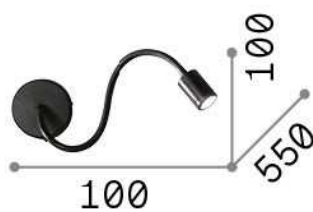

General info

Indoor - Wall lamps

Ean	8021696097190
Item	FOCUS-1 AP NERO
Installation	Wall lamps
Guarantee	5 years
Gross weight	0.5 kg
Volume	0.002481 m ³

Technical info

Net weight	0.4 kg
Insulation class	I
Protection index	IP20
Compliance	CE
Operating temperature	0° ~ +40 °C
Dimmer	NO, On-Off
Power output	100-240 V AC 50/60 Hz Integrated switch button
Power supply	In-built, included Replaceable (by qualified operators only), electronic
Adjustability	YES

Source info

Integrated source	Integrated LED module
Replaceable source	Replaceable (by qualified operators only)
Power	LED 4 W
Emission	Direct
Max consumption	max 4,00 W
Features LED	LED SMD
CCT LED	3000 K
Duration LED (t. 25°C)	30000 h
CRI	> 80
Light beam flux	210 lm
Useful light flux	180 lm
Bulb included	1 - E14 OLIVA 4W 3000K CRI80 SATIN