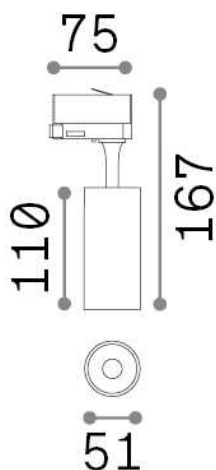

General info

Technical - Spotlights and Tracks

Ean	8021696271446
Item	FOX 08W CRI80 4000K ON-OFF BK
Installation	Spotlights and Tracks
Guarantee	5 years
Gross weight	1 kg
Volume	0.001485 m ³

Technical info

Net weight	0.3 kg
Insulation class	I
Protection index	IP20
Compliance	CE
Operating temperature	0° ~ +40 °C
Dimmer	NO, On-Off
Power output	220-240 V AC 50/60 Hz
Power supply	In-built, included Replaceable (by qualified operators only), electronic
Adjustability	vert. 0°-90° , orizz. 0°-355°
Accessories not included	Single connection on-off, Link on-off profile

Source info

Integrated source	Integrated LED module
Replaceable source	Replaceable (by qualified operators only)
Power	8 W
Emission	Direct
Max consumption	max 8,00 W
Features LED	LED COB BRIDGELUX
CCT LED	4000 K
Duration LED (t. 25°c)	30000 h
CRI	> 80
SDCM	3
Light beam	41°
Light beam flux	1100 lm
Useful light flux	900 lm
Photobiological risk	1