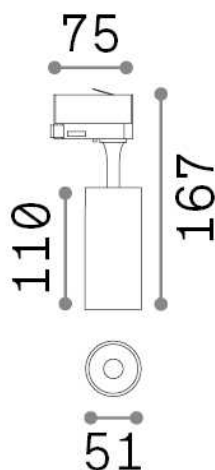

General info

Technical - Spotlights and Tracks

Ean	8021696285368
Item	FOX 08W CRI90 3000K ON-OFF WH
Installation	Spotlights and Tracks
Guarantee	5 years
Gross weight	1 kg
Volume	0.001485 m ³

Technical info

Net weight	0.3 kg
Insulation class	I
Protection index	IP20
Compliance	CE
Operating temperature	0° ~ +40 °C
Dimmer	NO, On-Off
Power output	220-240 V AC 50/60 Hz
Power supply	In-built, included Replaceable (by qualified operators only), electronic
Adjustability	vert. 0°-90° , orizz. 0°-355°
Accessories not included	Single connection on-off, Link on-off profile

Source info

Integrated source	Integrated LED module
Replaceable source	Replaceable (by qualified operators only)
Power	8 W
Emission	Direct
Max consumption	max 8,00 W
Features LED	LED COB BRIDGELUX
CCT LED	3000 K
Duration LED (t. 25°c)	30000 h
CRI	> 90
SDCM	3
Light beam	41°
Light beam flux	850 lm
Useful light flux	700 lm
Photobiological risk	1