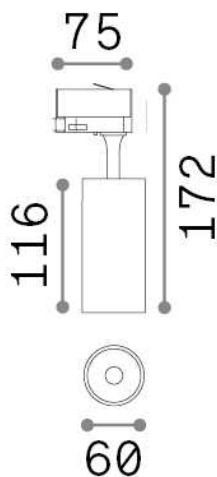

General info

Technical - Spotlights and Tracks

Ean	8021696250427
Item	FOX 15W CRI80 3000K ON-OFF BK
Installation	Spotlights and Tracks
Guarantee	5 years
Gross weight	0.48 kg
Volume	0.001848 m ³

Technical info

Net weight	0.38 kg
Insulation class	I
Protection index	IP20
Compliance	CE
Operating temperature	0° ~ +40 °C
Dimmer	NO, On-Off
Power output	220-240 V AC 50/60 Hz
Power supply	In-built, included Replaceable (by qualified operators only), electronic
Adjustability	vert. 0°-90° , orizz. 0°-355°
Accessories not included	Single connection on-off, Link on-off profile

Source info

Integrated source	Integrated LED module
Replaceable source	Replaceable (by qualified operators only)
Power	15 W
Emission	Direct
Max consumption	max 15,00 W
Features LED	LED COB BRIDGELUX
CCT LED	3000 K
Duration LED (t. 25°c)	30000 h
CRI	> 80
SDCM	3
Light beam	41°
Light beam flux	1700 lm
Useful light flux	1370 lm
Photobiological risk	1