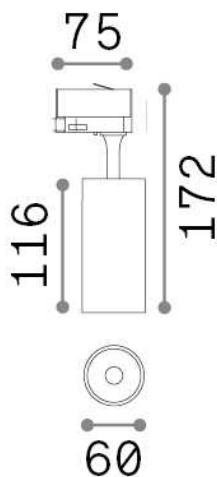

General info

Technical - Spotlights and Tracks

Ean	8021696283937
Item	FOX 15W CRI80 3000K ON-OFF GD
Installation	Spotlights and Tracks
Guarantee	5 years
Gross weight	0.48 kg
Volume	0.001848 m ³

Technical info

Net weight	0.38 kg
Insulation class	I
Protection index	IP20
Compliance	CE
Operating temperature	0° ~ +40 °C
Dimmer	NO, On-Off
Power output	220-240 V AC 50/60 Hz
Power supply	In-built, included Replaceable (by qualified operators only), electronic
Adjustability	vert. 0°-90° , orizz. 0°-355°
Accessories not included	Single connection on-off, Link on-off profile

Source info

Integrated source	Integrated LED module
Replaceable source	Replaceable (by qualified operators only)
Power	15 W
Emission	Direct
Max consumption	max 15,00 W
Features LED	LED COB BRIDGELUX
CCT LED	3000 K
Duration LED (t. 25°c)	30000 h
CRI	> 80
SDCM	3
Light beam	41°
Light beam flux	1700 lm
Useful light flux	1370 lm
Photobiological risk	1