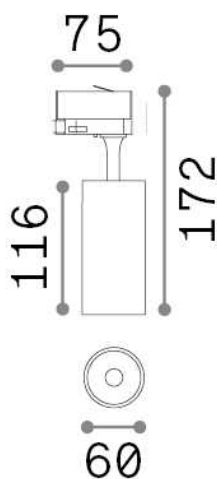

## Technical - Spotlights and Tracks

Ean	8021696267777
Item	FOX 15W CRI80 4000K ON-OFF BK
Installation	Spotlights and Tracks
Guarantee	5 years
Gross weight	0.48 kg
Volume	0.001848 m <sup>3</sup>

## Technical info

Net weight	0.38 kg
Insulation class	I
Protection index	IP20
Compliance	CE
Operating temperature	0° ~ +40 °C
Dimmer	NO, On-Off
Power output	220-240 V AC 50/60 Hz
Power supply	In-built, included Replaceable (by qualified operators only), electronic
Adjustability	vert. 0°-90° , orizz. 0°-355°
Accessories not included	Single connection on-off, Link on-off profile

## Source info

Integrated source	Integrated LED module
Replaceable source	Replaceable (by qualified operators only)
Power	15 W
Emission	Direct
Max consumption	max 15,00 W
Features LED	LED COB BRIDGELUX
CCT LED	4000 K
Duration LED (t. 25°c)	30000 h
CRI	> 80
SDCM	3
Light beam	41°
Light beam flux	1750 lm
Useful light flux	1410 lm
Photobiological risk	1