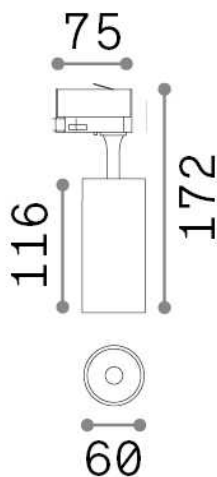

General info

Technical - Spotlights and Tracks

Ean	8021696267784
Item	FOX 15W CRI80 4000K ON-OFF WH
Installation	Spotlights and Tracks
Guarantee	5 years
Gross weight	0.48 kg
Volume	0.001848 m ³

Technical info

Net weight	0.38 kg
Insulation class	I
Protection index	IP20
Compliance	CE
Operating temperature	0° ~ +40 °C
Dimmer	NO, On-Off
Power output	220-240 V AC 50/60 Hz
Power supply	In-built, included Replaceable (by qualified operators only), electronic
Adjustability	vert. 0°-90° , orizz. 0°-355°
Accessories not included	Single connection on-off, Link on-off profile

Source info

Integrated source	Integrated LED module
Replaceable source	Replaceable (by qualified operators only)
Power	15 W
Emission	Direct
Max consumption	max 15,00 W
Features LED	LED COB BRIDGELUX
CCT LED	4000 K
Duration LED (t. 25°c)	30000 h
CRI	> 80
SDCM	3
Light beam	41°
Light beam flux	1750 lm
Useful light flux	1410 lm
Photobiological risk	1